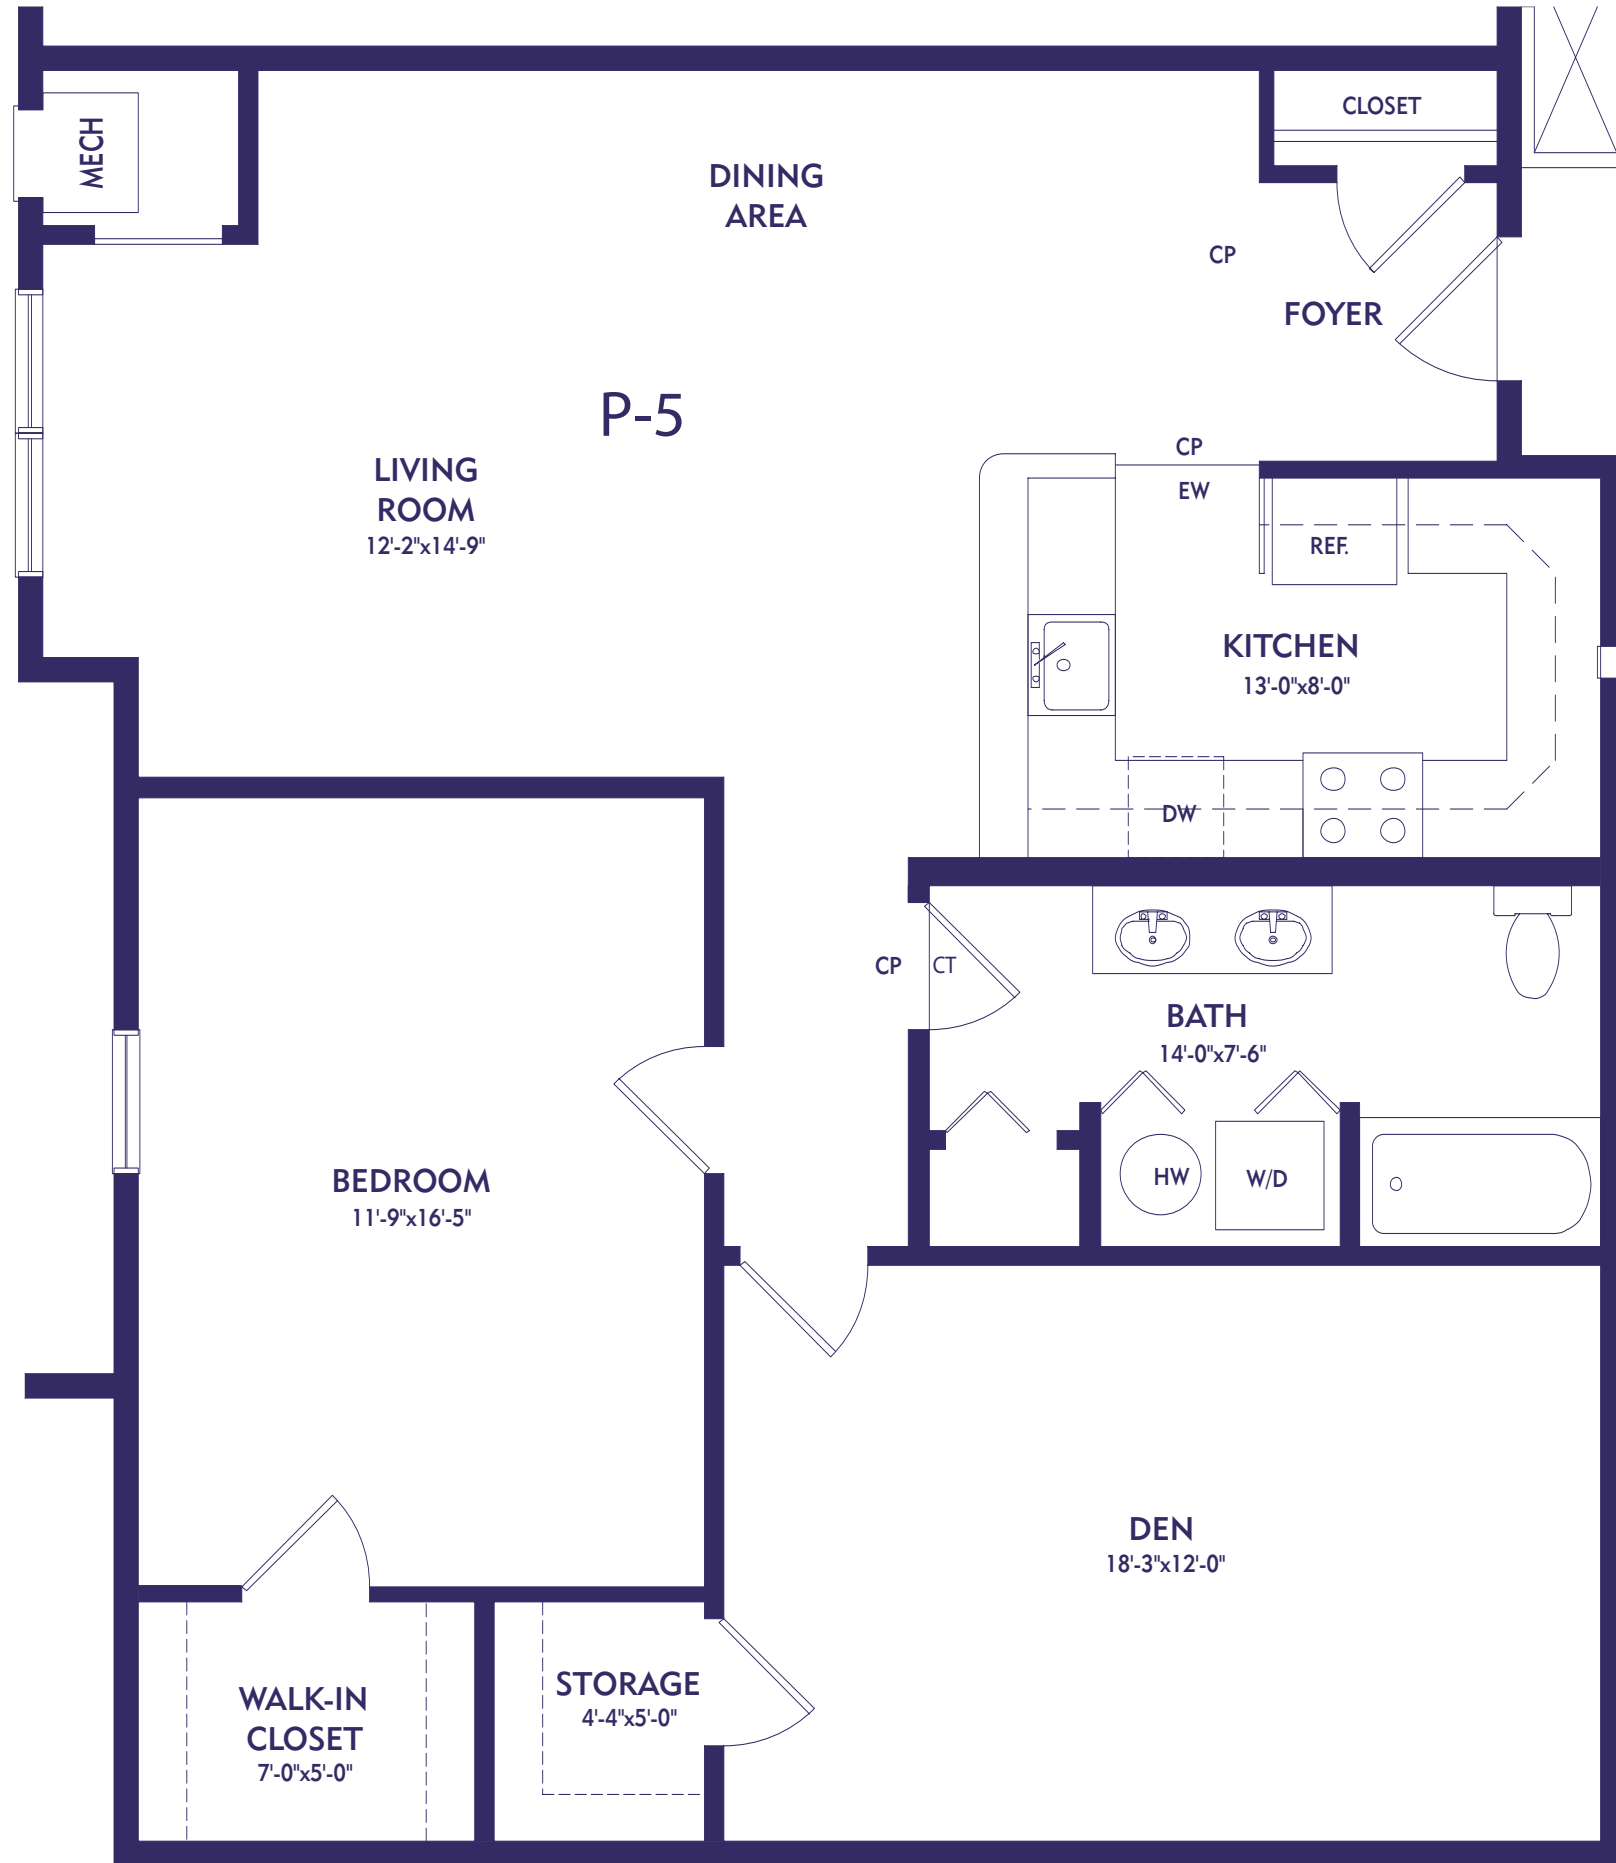

UNIT P-2

Unit P-2 locations – 2nd, 3rd & 4th floors

Note: Units 209, 306, and 417 not available.

Unit P-2 locations – 1st floor

M

P

One Bedroom - One Den - One Bath
Approximately 896 sq. ft. (83.24 sq. meters)

UNIT P-2A

Unit P-2A locations – 2nd, 3rd & 4th floors

M

P

One Bedroom - One Den - Two Bath
Approximately 1075 sq. ft. (99.87 sq. meters)

UNIT P-3

Unit P-3 locations – 2nd, 3rd & 4th floors

Unit P-3 locations – 1st floor

Two Bedroom - Two Bath
 Approximately 1115 sq. ft. (103.59 sq. meters)

UNIT P-4

Unit P-4 locations – 2nd, 3rd & 4th floors

Note: Unit 323 not available.

Unit P-4 locations – 1st floor

M

P

Two Bedroom - Two Bath

Approximately 1056 sq. ft. (98.11 sq. meters)

UNIT P-4A

Unit P-4A locations – 2nd, 3rd & 4th floors

One Bedroom - One Den - One Bath
 Approximately 1127 sq. ft. (104.70 sq. meters)

UNIT P-5

Unit P-5 locations – 2nd, 3rd & 4th floors