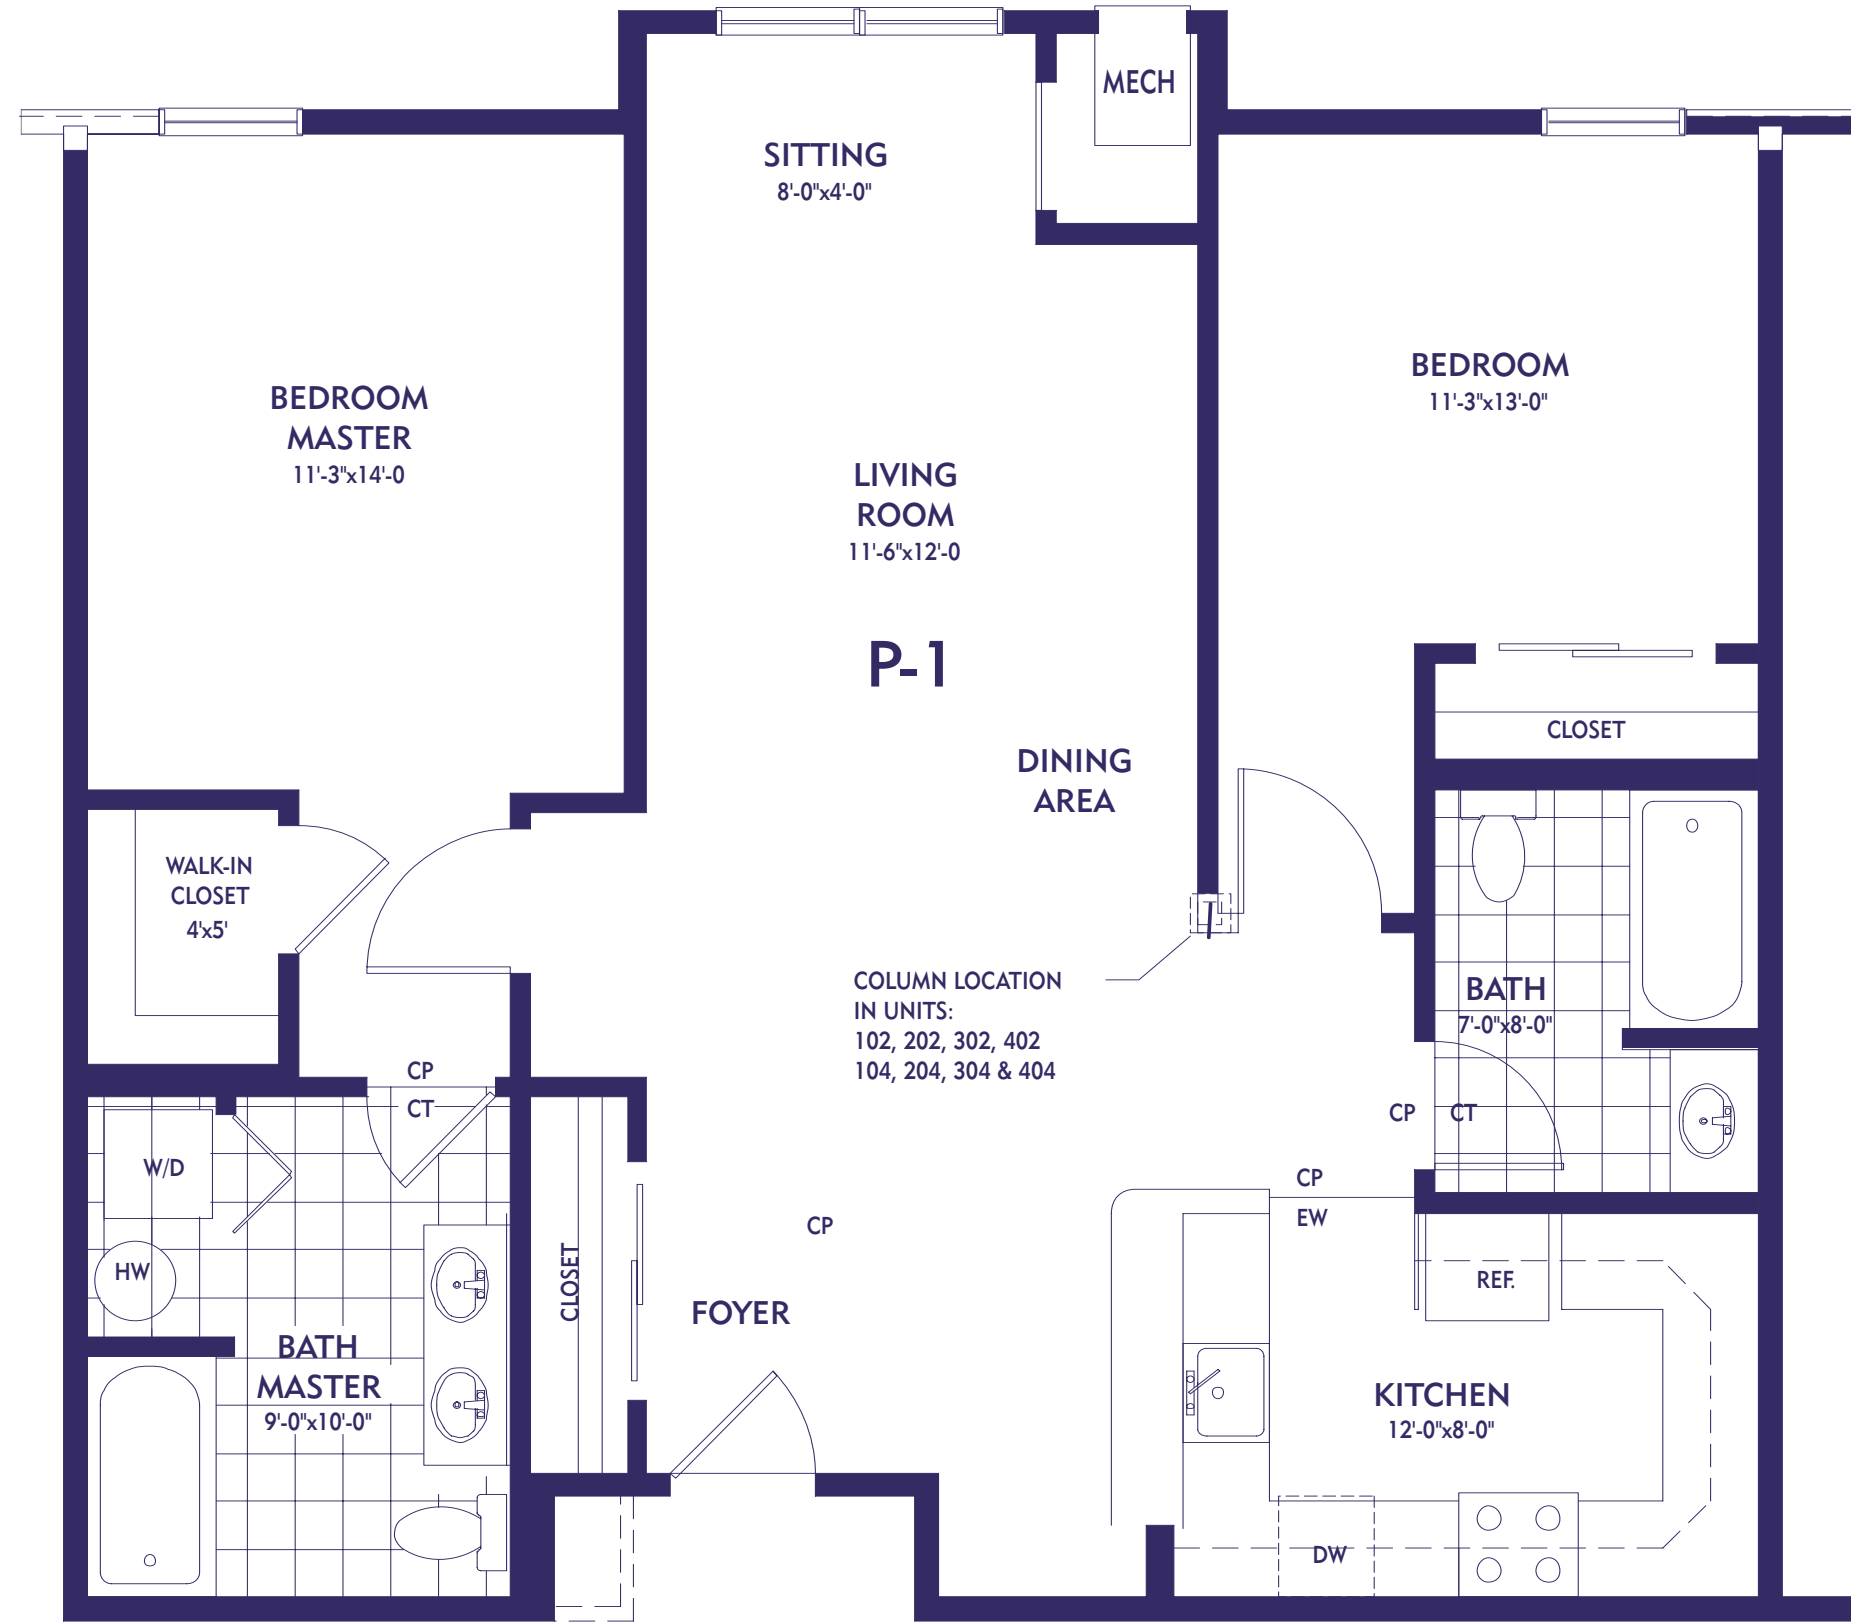

Two Bedroom - Two Bath
Approximately 1060 sq. ft. (98.48 sq. meters)

UNIT P-1

Unit P-1 locations – 2nd, 3rd & 4th floors

Unit P-1 locations – 1st floor

M

P

One Bedroom - One Bath

Approximately 746 sq. ft. (69.31 sq. meters)

UNIT P-2

Unit P-2 locations – 2nd, 3rd & 4th floors

Note: Units 209, 306, and 417 not available.

Unit P-2 locations – 1st floor

M

P

One Bedroom - One Den - One Bath
Approximately 896 sq. ft. (83.24 sq. meters)

UNIT P-2A

Unit P-2A locations – 2nd, 3rd & 4th floors

M

P

One Bedroom - One Den - Two Bath
Approximately 1075 sq. ft. (99.87 sq. meters)

UNIT P-3

Unit P-3 locations – 2nd, 3rd & 4th floors

Unit P-3 locations – 1st floor

Approximately 1056 sq. ft. (98.11 sq. meters)

UNIT P-4A

Unit P-4A locations – 2nd, 3rd & 4th floors

One Bedroom - One Den - One Bath
 Approximately 1127 sq. ft. (104.70 sq. meters)

UNIT P-5

Unit P-5 locations – 2nd, 3rd & 4th floors