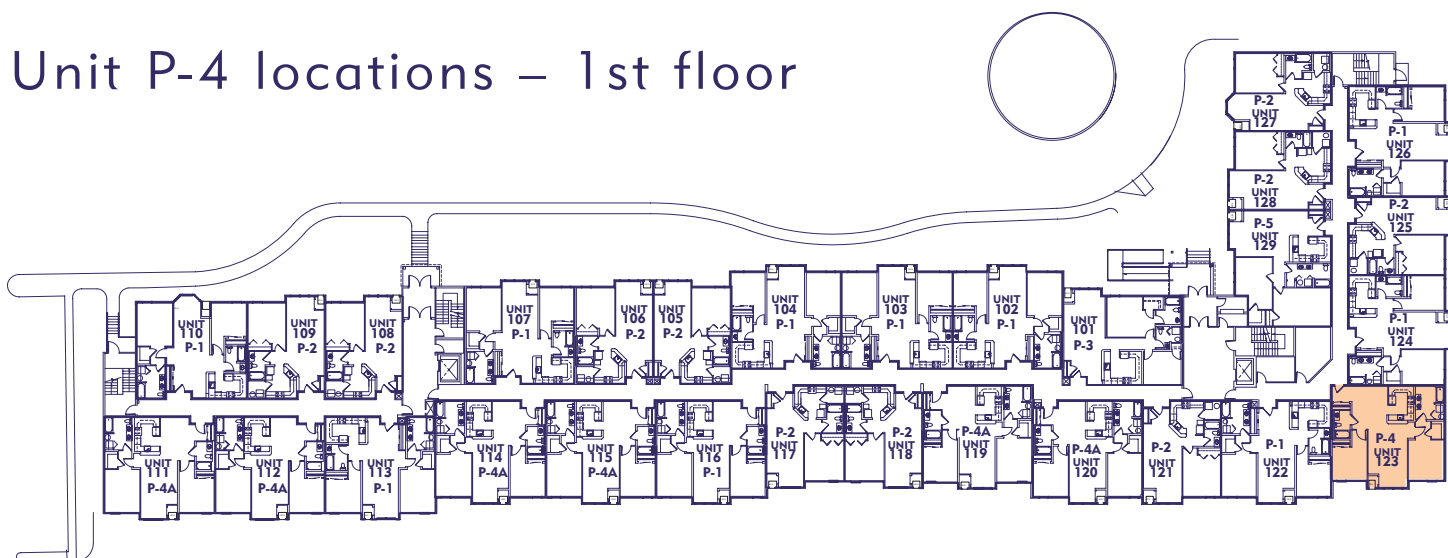

UNIT P-2A

Unit P-2A locations – 2nd, 3rd & 4th floors

M

P

One Bedroom - One Den - Two Bath
Approximately 1075 sq. ft. (99.87 sq. meters)

UNIT P-3

Unit P-3 locations – 2nd, 3rd & 4th floors

Unit P-3 locations – 1st floor

Two Bedroom - Two Bath
 Approximately 1115 sq. ft. (103.59 sq. meters)

UNIT P-4

Unit P-4 locations – 2nd, 3rd & 4th floors

Note: Unit 323 not available.

Unit P-4 locations – 1st floor

M

P

Two Bedroom - Two Bath

Approximately 1056 sq. ft. (98.11 sq. meters)

UNIT P-4A

Unit P-4A locations – 2nd, 3rd & 4th floors

One Bedroom - One Den - One Bath
 Approximately 1127 sq. ft. (104.70 sq. meters)

UNIT P-5

Unit P-5 locations – 2nd, 3rd & 4th floors

Unit P-5 locations – 1st floor