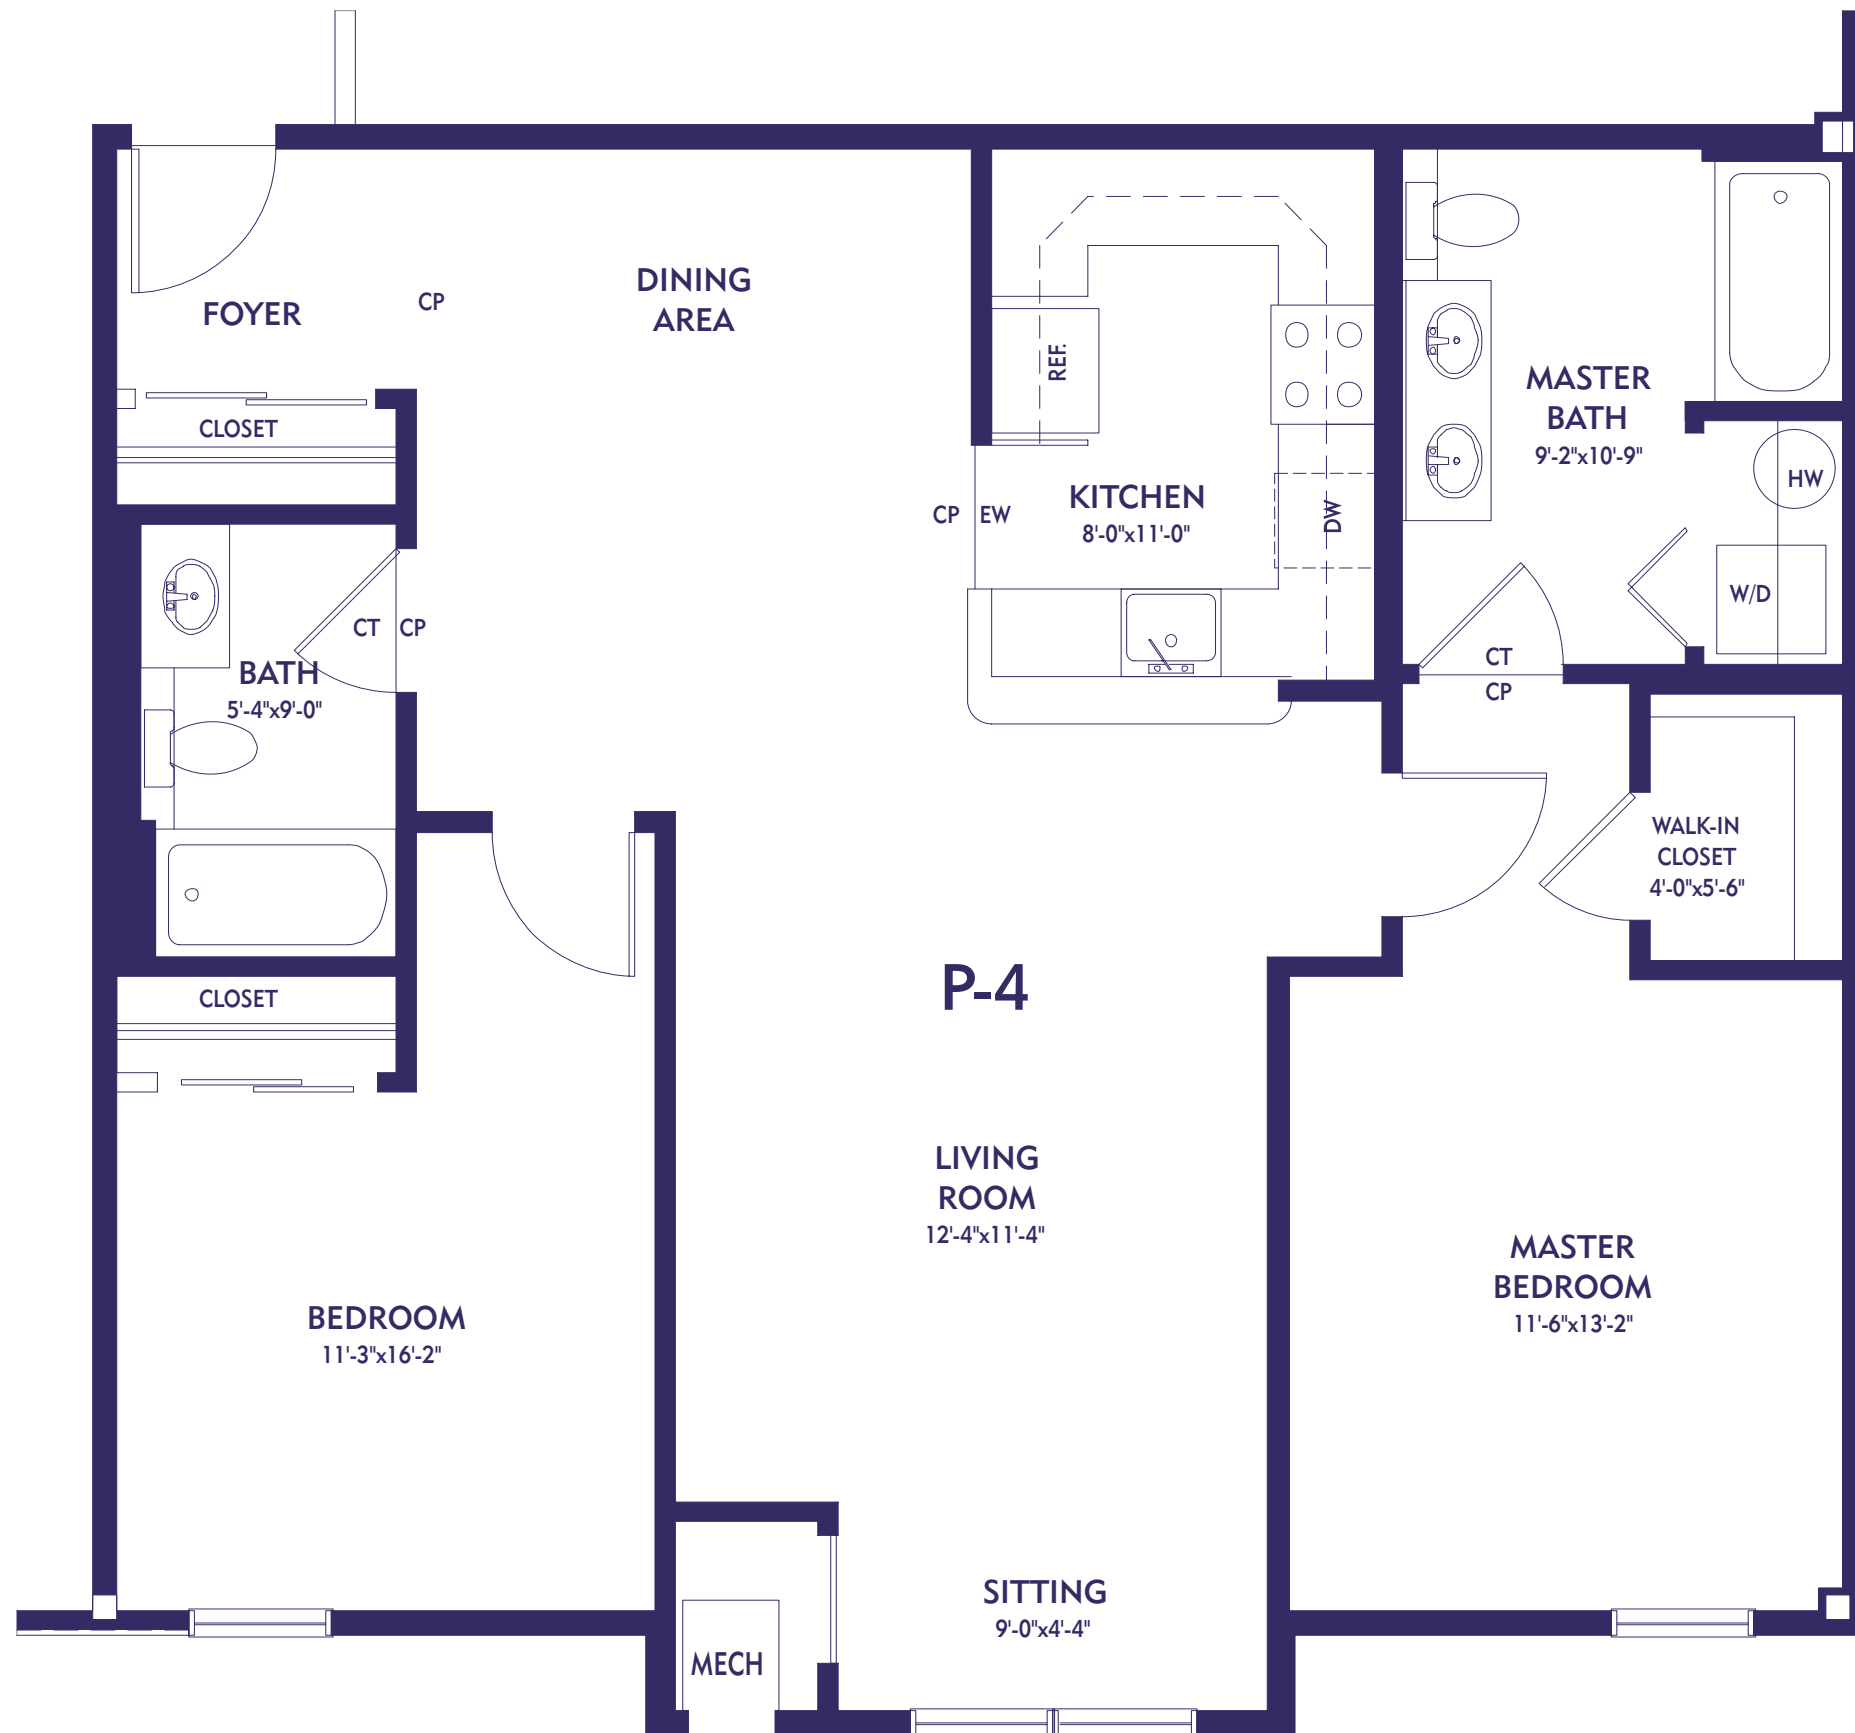

UNIT P-2

Unit P-2 locations – 2nd, 3rd & 4th floors

Note: Units 209, 306, and 417 not available.

Unit P-2 locations – 1st floor

M

P

One Bedroom - One Den - One Bath
Approximately 896 sq. ft. (83.24 sq. meters)

UNIT P-2A

Unit P-2A locations – 2nd, 3rd & 4th floors

M

P

One Bedroom - One Den - Two Bath
Approximately 1075 sq. ft. (99.87 sq. meters)

UNIT P-3

Unit P-3 locations – 2nd, 3rd & 4th floors

Unit P-3 locations – 1st floor

Two Bedroom - Two Bath
 Approximately 1115 sq. ft. (103.59 sq. meters)

UNIT P-4

Unit P-4 locations – 2nd, 3rd & 4th floors

Note: Unit 323 not available.

Unit P-4 locations – 1st floor

M

P

Two Bedroom - Two Bath

Approximately 1056 sq. ft. (98.11 sq. meters)

UNIT P-4A

Unit P-4A locations – 2nd, 3rd & 4th floors

One Bedroom - One Den - One Bath
 Approximately 1127 sq. ft. (104.70 sq. meters)

UNIT P-5

Unit P-5 locations – 2nd, 3rd & 4th floors