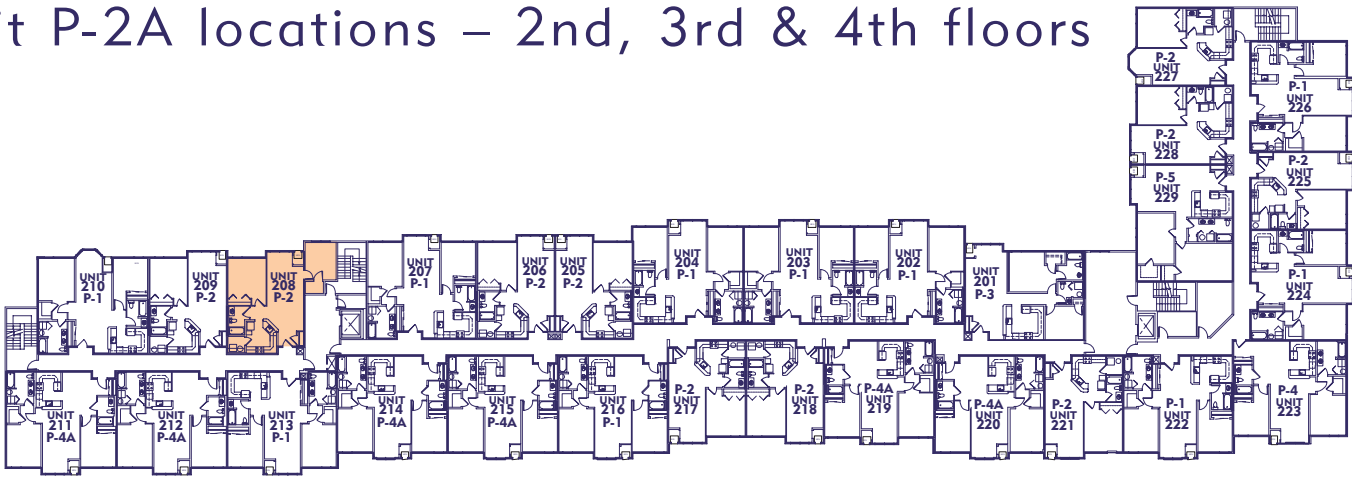

Two Bedroom - Two Bath
Approximately 1060 sq. ft. (98.48 sq. meters)

UNIT P-1

Unit P-1 locations – 2nd, 3rd & 4th floors

Unit P-1 locations – 1st floor

M

P

One Bedroom - One Bath

Approximately 746 sq. ft. (69.31 sq. meters)

UNIT P-2

Unit P-2 locations – 2nd, 3rd & 4th floors

Note: Units 209, 306, and 417 not available.

Unit P-2 locations – 1st floor

M

P

One Bedroom - One Den - One Bath
Approximately 896 sq. ft. (83.24 sq. meters)

UNIT P-2A

Unit P-2A locations – 2nd, 3rd & 4th floors

M

P

One Bedroom - One Den - Two Bath
Approximately 1075 sq. ft. (99.87 sq. meters)

UNIT P-3

Unit P-3 locations – 2nd, 3rd & 4th floors

Unit P-3 locations – 1st floor

Two Bedroom - Two Bath
 Approximately 1115 sq. ft. (103.59 sq. meters)

UNIT P-4

Unit P-4 locations – 2nd, 3rd & 4th floors

Note: Unit 323 not available.

Unit P-4 locations – 1st floor

M

P

Two Bedroom - Two Bath