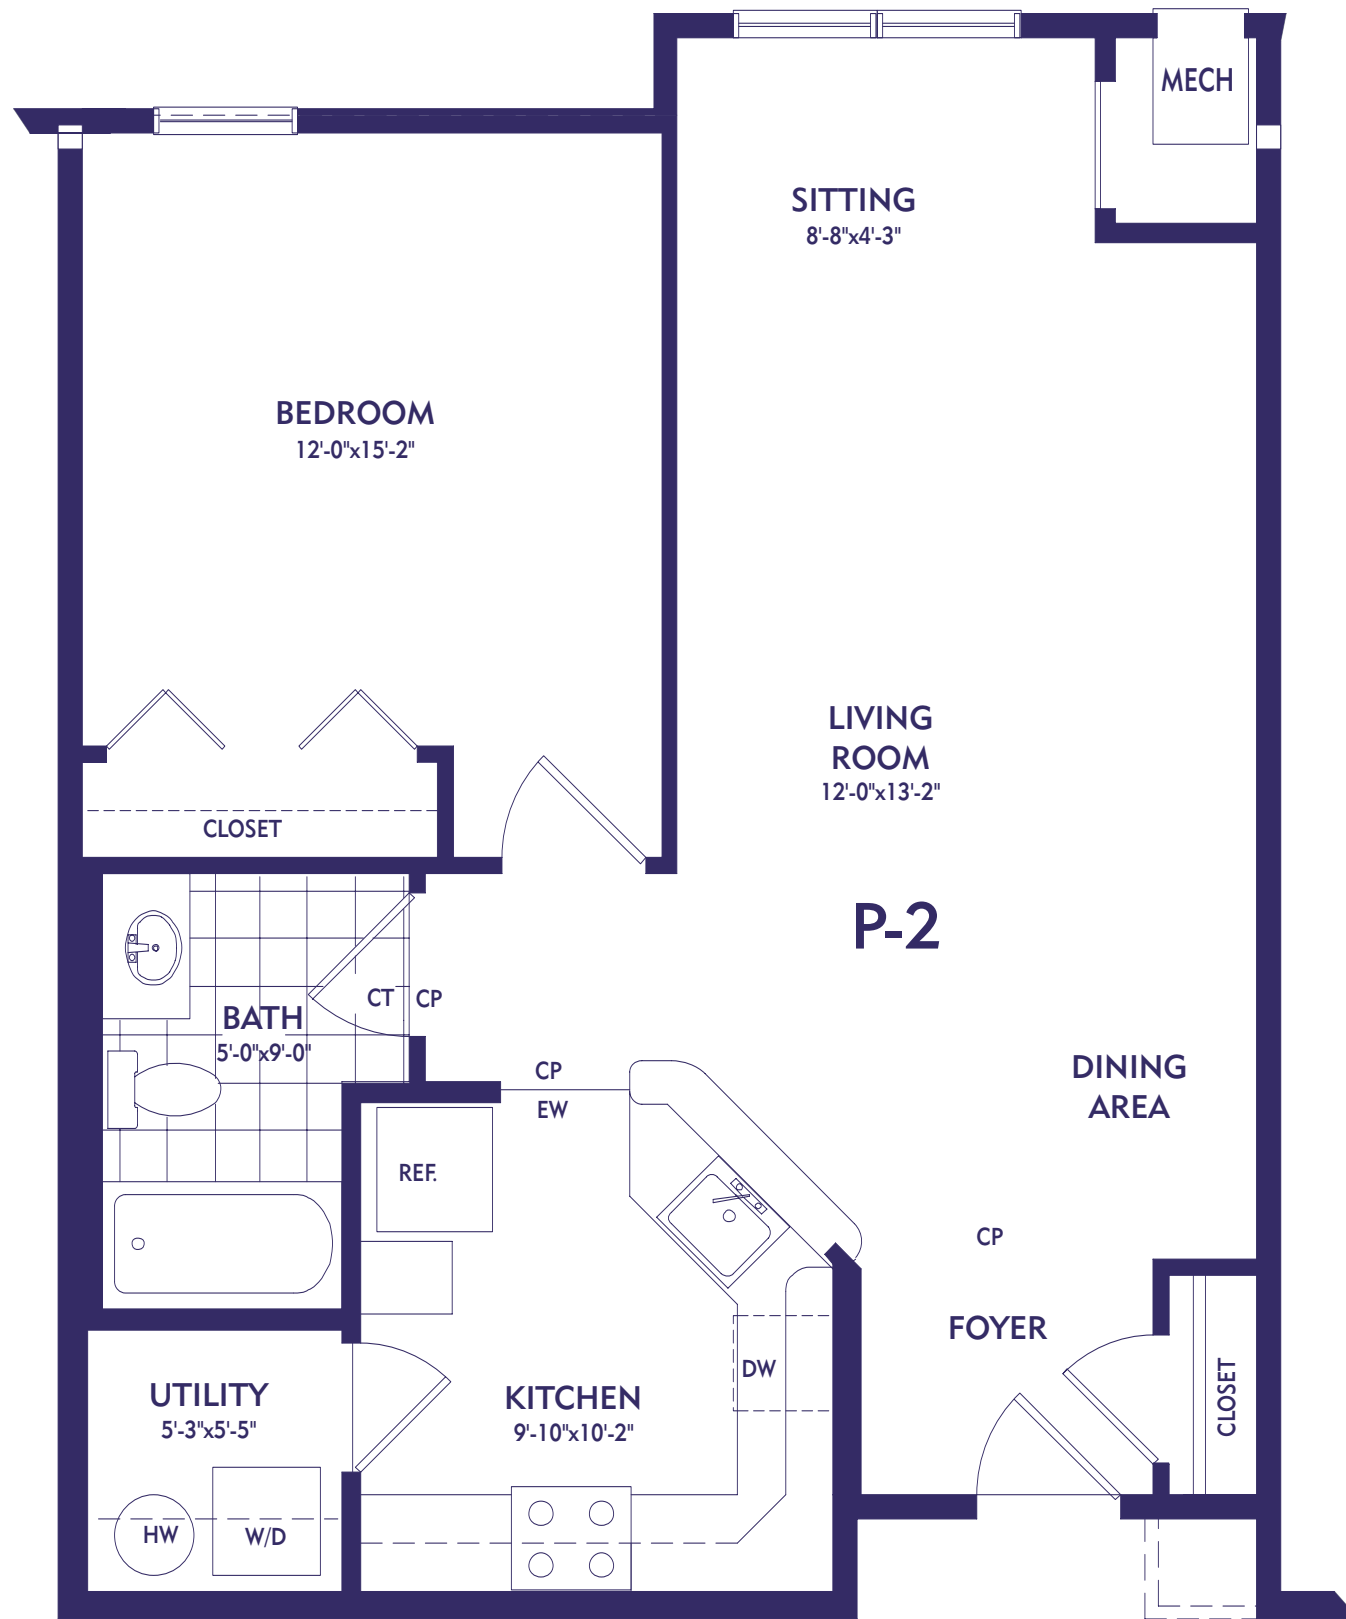

Two Bedroom - Two Bath
Approximately 1060 sq. ft. (98.48 sq. meters)

UNIT P-1

Unit P-1 locations – 2nd, 3rd & 4th floors

Unit P-1 locations – 1st floor

M

P

One Bedroom - One Bath

Approximately 746 sq. ft. (69.31 sq. meters)

UNIT P-2

Unit P-2 locations – 2nd, 3rd & 4th floors

Note: Units 209, 306, and 417 not available.

Unit P-2 locations – 1st floor

M

P

One Bedroom - One Den - One Bath
Approximately 896 sq. ft. (83.24 sq. meters)

UNIT P-2A

Unit P-2A locations – 2nd, 3rd & 4th floors

M

P

One Bedroom - One Den - Two Bath
Approximately 1075 sq. ft. (99.87 sq. meters)

UNIT P-3

Unit P-3 locations – 2nd, 3rd & 4th floors

Unit P-3 locations – 1st floor

Two Bedroom - Two Bath
 Approximately 1115 sq. ft. (103.59 sq. meters)

UNIT P-4

Unit P-4 locations – 2nd, 3rd & 4th floors

Note: Unit 323 not available.

Unit P-4 locations – 1st floor

M

P

Two Bedroom - Two Bath