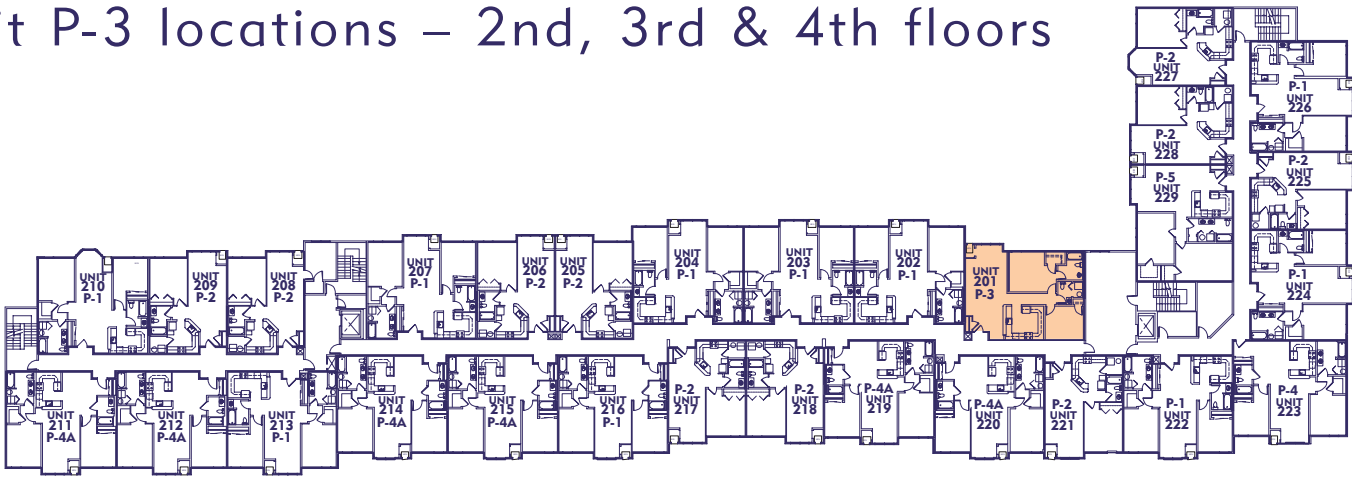

UNIT P-2

Unit P-2 locations – 2nd, 3rd & 4th floors

Note: Units 209, 306, and 417 not available.

Unit P-2 locations – 1st floor

M

P

One Bedroom - One Den - One Bath
Approximately 896 sq. ft. (83.24 sq. meters)

UNIT P-2A

Unit P-2A locations – 2nd, 3rd & 4th floors

M

P

One Bedroom - One Den - Two Bath
Approximately 1075 sq. ft. (99.87 sq. meters)

UNIT P-3

Unit P-3 locations – 2nd, 3rd & 4th floors

Unit P-3 locations – 1st floor

Two Bedroom - Two Bath
 Approximately 1115 sq. ft. (103.59 sq. meters)

UNIT P-4

Unit P-4 locations – 2nd, 3rd & 4th floors

Note: Unit 323 not available.

Unit P-4 locations – 1st floor

M

P

Two Bedroom - Two Bath

Approximately 1056 sq. ft. (98.11 sq. meters)

UNIT P-4A

Unit P-4A locations – 2nd, 3rd & 4th floors

One Bedroom - One Den - One Bath
 Approximately 1127 sq. ft. (104.70 sq. meters)

UNIT P-5

Unit P-5 locations – 2nd, 3rd & 4th floors