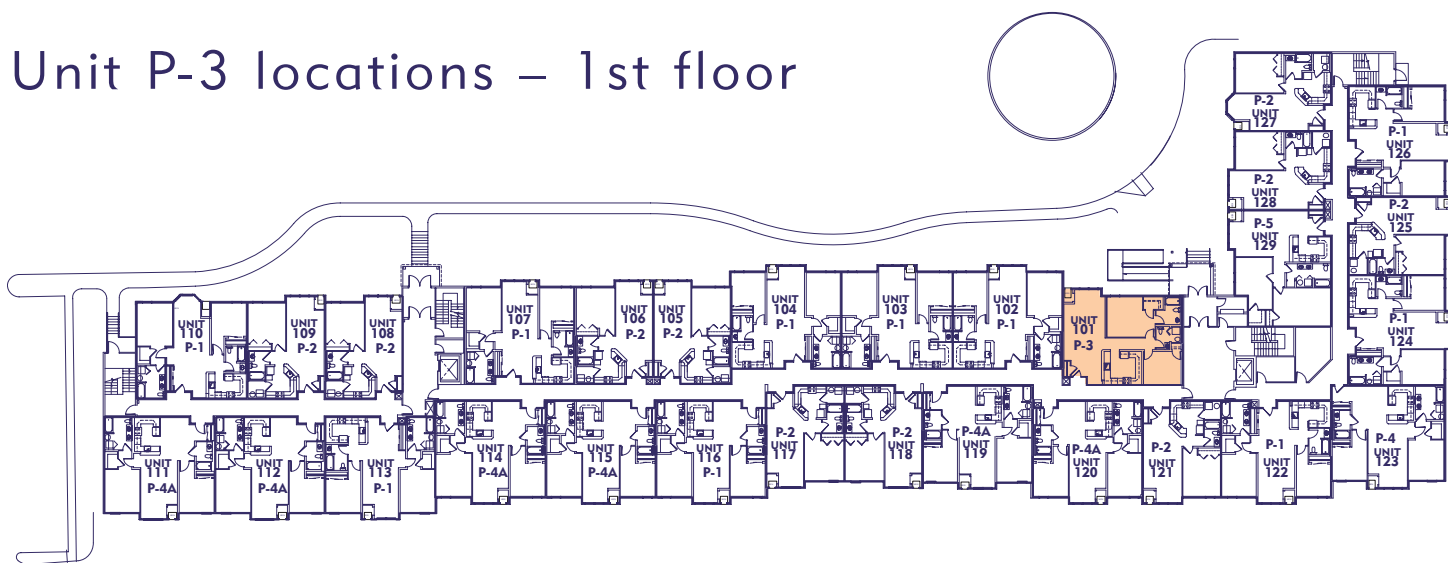

UNIT P-2

Unit P-2 locations – 2nd, 3rd & 4th floors

Note: Units 209, 306, and 417 not available.

Unit P-2 locations – 1st floor

M

P

One Bedroom - One Den - One Bath
Approximately 896 sq. ft. (83.24 sq. meters)

UNIT P-2A

Unit P-2A locations – 2nd, 3rd & 4th floors

M

P

One Bedroom - One Den - Two Bath
Approximately 1075 sq. ft. (99.87 sq. meters)

UNIT P-3

Unit P-3 locations – 2nd, 3rd & 4th floors

Unit P-3 locations – 1st floor

Two Bedroom - Two Bath
 Approximately 1115 sq. ft. (103.59 sq. meters)

UNIT P-4

Unit P-4 locations – 2nd, 3rd & 4th floors

Note: Unit 323 not available.

Unit P-4 locations – 1st floor

M

P

Two Bedroom - Two Bath

Approximately 1056 sq. ft. (98.11 sq. meters)

UNIT P-4A

Unit P-4A locations – 2nd, 3rd & 4th floors

One Bedroom - One Den - One Bath
 Approximately 1127 sq. ft. (104.70 sq. meters)

UNIT P-5

Unit P-5 locations – 2nd, 3rd & 4th floors