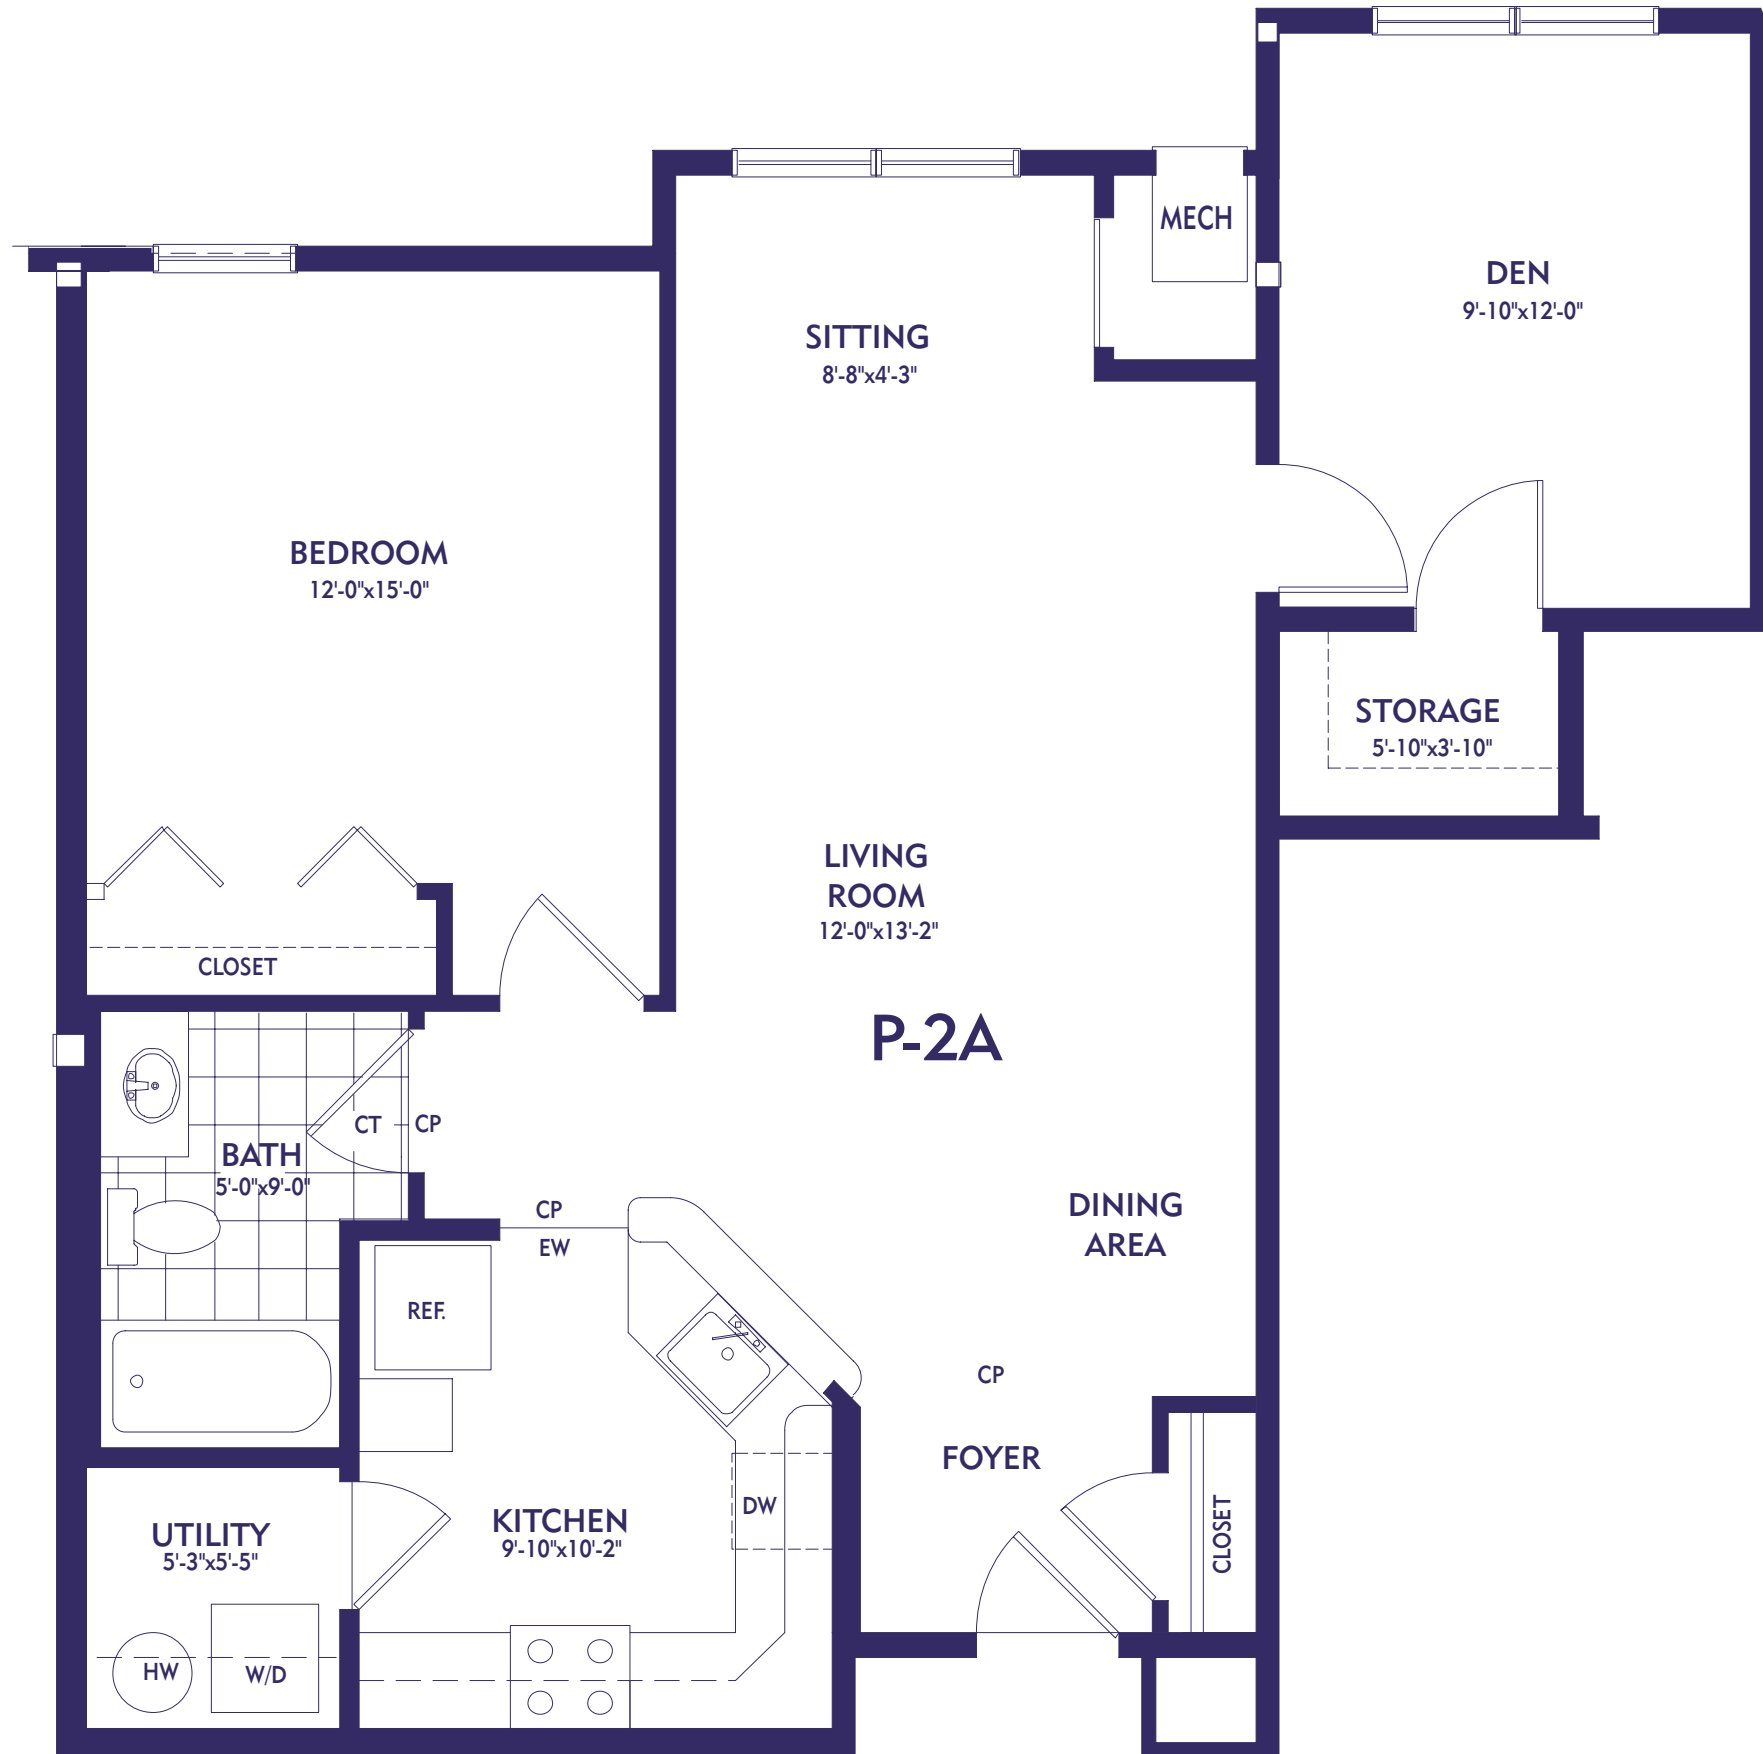

Two Bedroom - Two Bath
Approximately 1060 sq. ft. (98.48 sq. meters)

UNIT P-1

Unit P-1 locations – 2nd, 3rd & 4th floors

Unit P-1 locations – 1st floor

M

P

One Bedroom - One Bath

Approximately 746 sq. ft. (69.31 sq. meters)

UNIT P-2

Unit P-2 locations – 2nd, 3rd & 4th floors

Note: Units 209, 306, and 417 not available.

Unit P-2 locations – 1st floor

M

P

One Bedroom - One Den - One Bath
Approximately 896 sq. ft. (83.24 sq. meters)

UNIT P-2A

Unit P-2A locations – 2nd, 3rd & 4th floors

M

P

One Bedroom - One Den - Two Bath
Approximately 1075 sq. ft. (99.87 sq. meters)

UNIT P-3

Unit P-3 locations – 2nd, 3rd & 4th floors

Unit P-3 locations – 1st floor

Approximately 1056 sq. ft. (98.11 sq. meters)

UNIT P-4A

Unit P-4A locations – 2nd, 3rd & 4th floors

One Bedroom - One Den - One Bath
 Approximately 1127 sq. ft. (104.70 sq. meters)

UNIT P-5

Unit P-5 locations – 2nd, 3rd & 4th floors