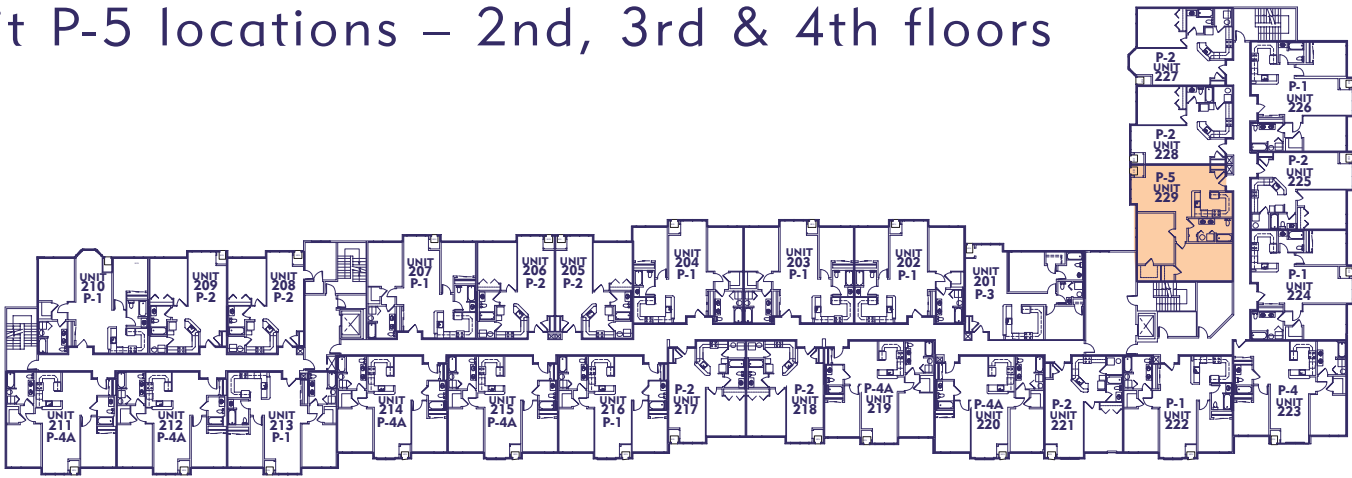

Approximately 1056 sq. ft. (98.11 sq. meters)

UNIT P-4A

Unit P-4A locations – 2nd, 3rd & 4th floors

One Bedroom - One Den - One Bath
 Approximately 1127 sq. ft. (104.70 sq. meters)

UNIT P-5

Unit P-5 locations – 2nd, 3rd & 4th floors

Unit P-5 locations – 1st floor