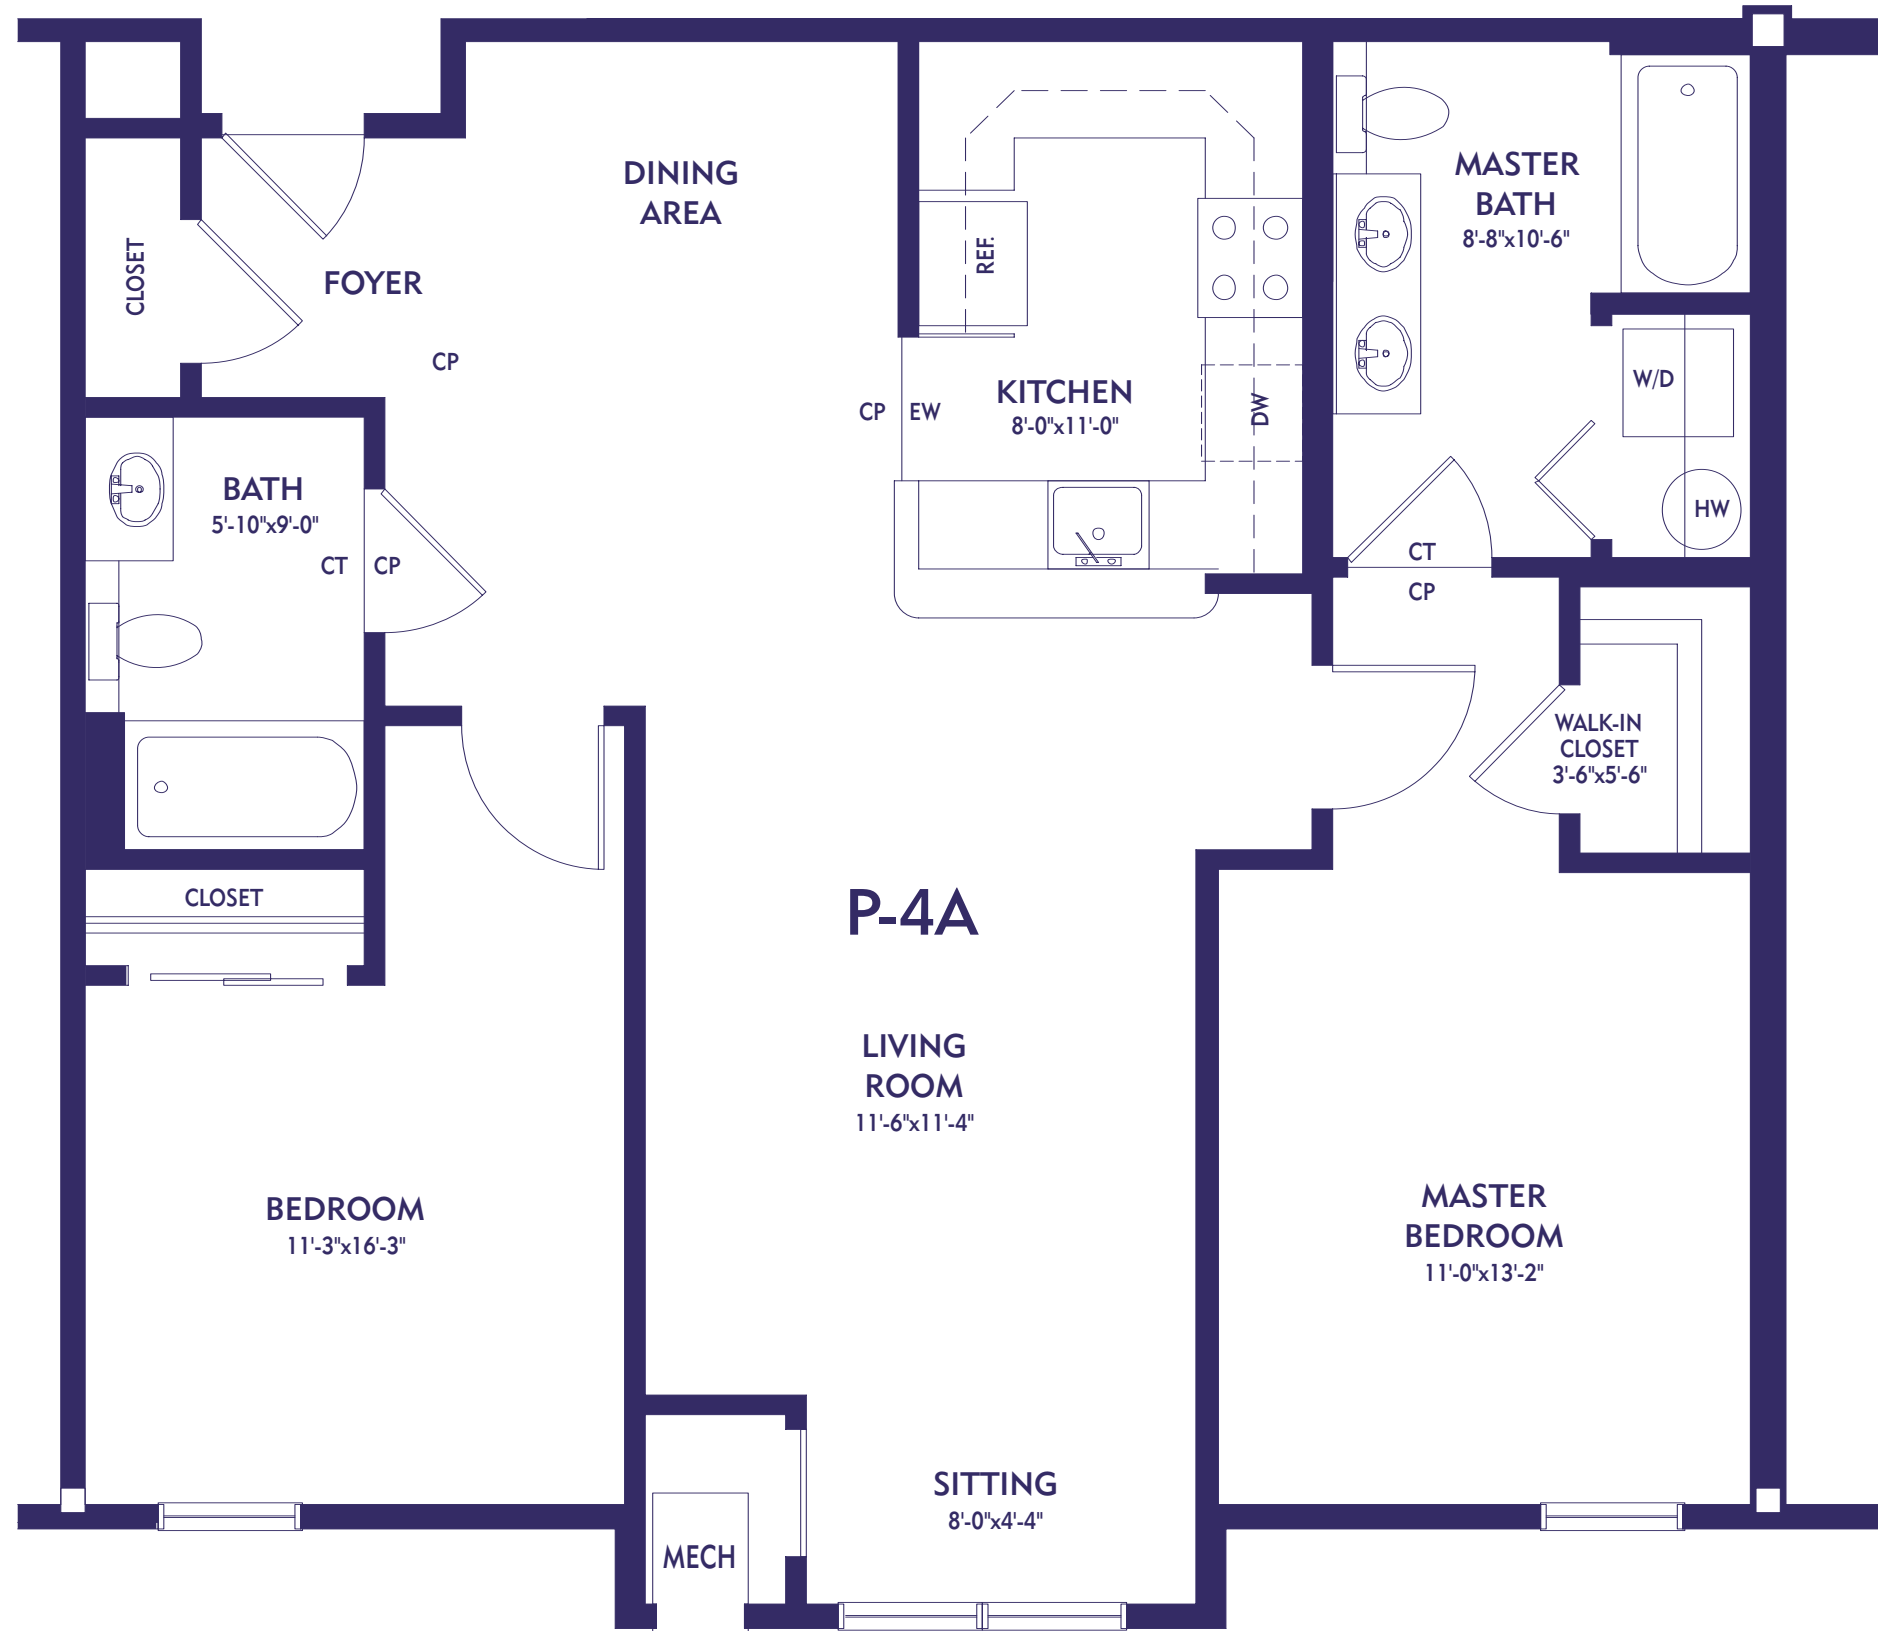

UNIT P-2

Unit P-2 locations – 2nd, 3rd & 4th floors

Note: Units 209, 306, and 417 not available.

Unit P-2 locations – 1st floor

M

P

One Bedroom - One Den - One Bath
Approximately 896 sq. ft. (83.24 sq. meters)

UNIT P-2A

Unit P-2A locations – 2nd, 3rd & 4th floors

M

P

One Bedroom - One Den - Two Bath
Approximately 1075 sq. ft. (99.87 sq. meters)

UNIT P-3

Unit P-3 locations – 2nd, 3rd & 4th floors

Unit P-3 locations – 1st floor

Two Bedroom - Two Bath
 Approximately 1115 sq. ft. (103.59 sq. meters)

UNIT P-4

Unit P-4 locations – 2nd, 3rd & 4th floors

Note: Unit 323 not available.

Unit P-4 locations – 1st floor

M

P

Two Bedroom - Two Bath

Approximately 1056 sq. ft. (98.11 sq. meters)

UNIT P-4A

Unit P-4A locations – 2nd, 3rd & 4th floors

One Bedroom - One Den - One Bath
 Approximately 1127 sq. ft. (104.70 sq. meters)

UNIT P-5

Unit P-5 locations – 2nd, 3rd & 4th floors