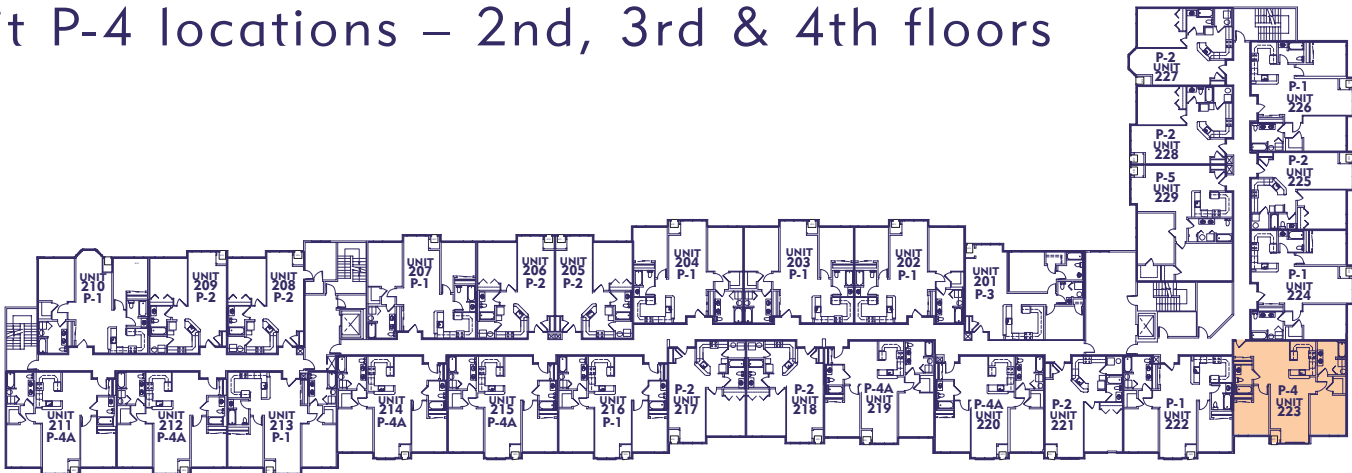

UNIT P-2

Unit P-2 locations – 2nd, 3rd & 4th floors

Note: Units 209, 306, and 417 not available.

Unit P-2 locations – 1st floor

M

P

One Bedroom - One Den - One Bath
Approximately 896 sq. ft. (83.24 sq. meters)

UNIT P-2A

Unit P-2A locations – 2nd, 3rd & 4th floors

M

P

One Bedroom - One Den - Two Bath
Approximately 1075 sq. ft. (99.87 sq. meters)

UNIT P-3

Unit P-3 locations – 2nd, 3rd & 4th floors

Unit P-3 locations – 1st floor

Two Bedroom - Two Bath
 Approximately 1115 sq. ft. (103.59 sq. meters)

UNIT P-4

Unit P-4 locations – 2nd, 3rd & 4th floors

Note: Unit 323 not available.

Unit P-4 locations – 1st floor

M

P

Two Bedroom - Two Bath

Approximately 1056 sq. ft. (98.11 sq. meters)

UNIT P-4A

Unit P-4A locations – 2nd, 3rd & 4th floors

One Bedroom - One Den - One Bath
 Approximately 1127 sq. ft. (104.70 sq. meters)

UNIT P-5

Unit P-5 locations – 2nd, 3rd & 4th floors