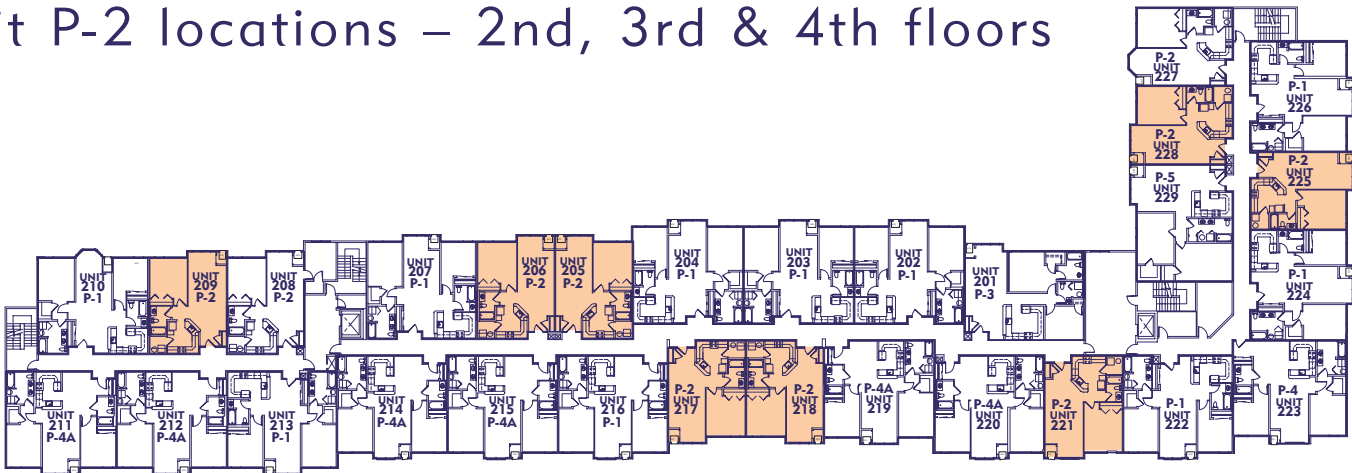

Two Bedroom - Two Bath
Approximately 1060 sq. ft. (98.48 sq. meters)

UNIT P-1

Unit P-1 locations – 2nd, 3rd & 4th floors

Unit P-1 locations – 1st floor

M

P

One Bedroom - One Bath

Approximately 746 sq. ft. (69.31 sq. meters)

UNIT P-2

Unit P-2 locations – 2nd, 3rd & 4th floors

Note: Units 209, 306, and 417 not available.

Unit P-2 locations – 1st floor

M

P

One Bedroom - One Den - One Bath
Approximately 896 sq. ft. (83.24 sq. meters)

UNIT P-2A

Unit P-2A locations – 2nd, 3rd & 4th floors

M

P

One Bedroom - One Den - Two Bath
Approximately 1075 sq. ft. (99.87 sq. meters)

UNIT P-3

Unit P-3 locations – 2nd, 3rd & 4th floors

Unit P-3 locations – 1st floor

Unit P-5 locations – 1st floor