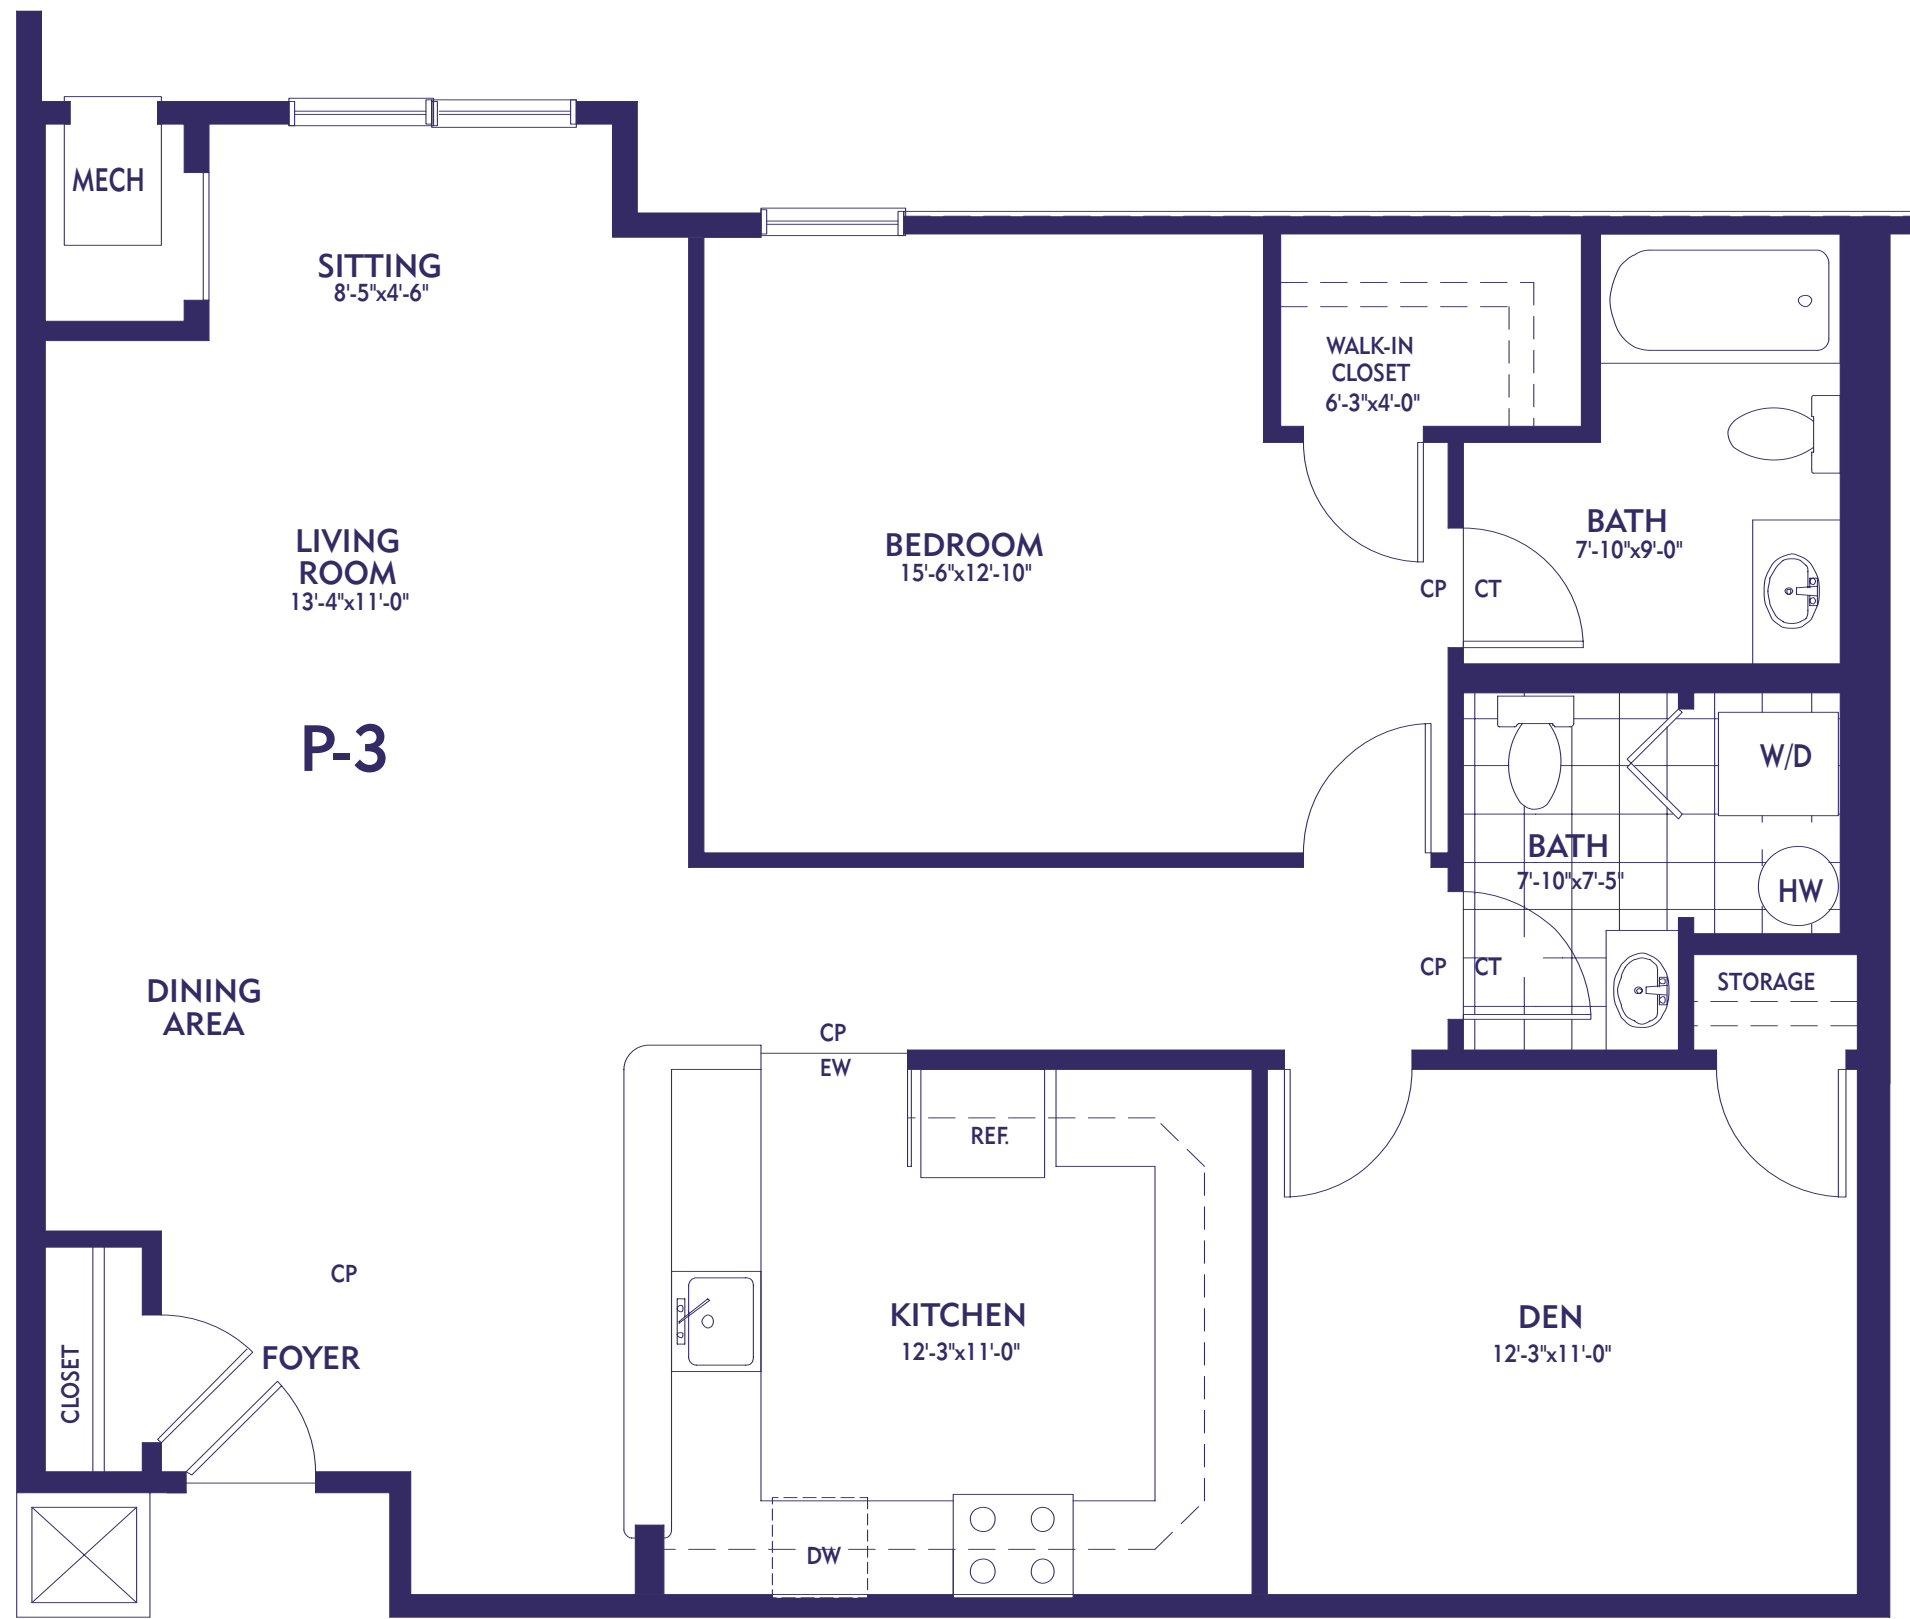

UNIT P-2

Unit P-2 locations – 2nd, 3rd & 4th floors

Note: Units 209, 306, and 417 not available.

Unit P-2 locations – 1st floor

M

P

One Bedroom - One Den - One Bath
Approximately 896 sq. ft. (83.24 sq. meters)

UNIT P-2A

Unit P-2A locations – 2nd, 3rd & 4th floors

M

P

One Bedroom - One Den - Two Bath
Approximately 1075 sq. ft. (99.87 sq. meters)

UNIT P-3

Unit P-3 locations – 2nd, 3rd & 4th floors

Unit P-3 locations – 1st floor

Two Bedroom - Two Bath
 Approximately 1115 sq. ft. (103.59 sq. meters)

UNIT P-4

Unit P-4 locations – 2nd, 3rd & 4th floors

Note: Unit 323 not available.

Unit P-4 locations – 1st floor

M

P

Two Bedroom - Two Bath

Approximately 1056 sq. ft. (98.11 sq. meters)

UNIT P-4A

Unit P-4A locations – 2nd, 3rd & 4th floors

One Bedroom - One Den - One Bath
 Approximately 1127 sq. ft. (104.70 sq. meters)

UNIT P-5

Unit P-5 locations – 2nd, 3rd & 4th floors