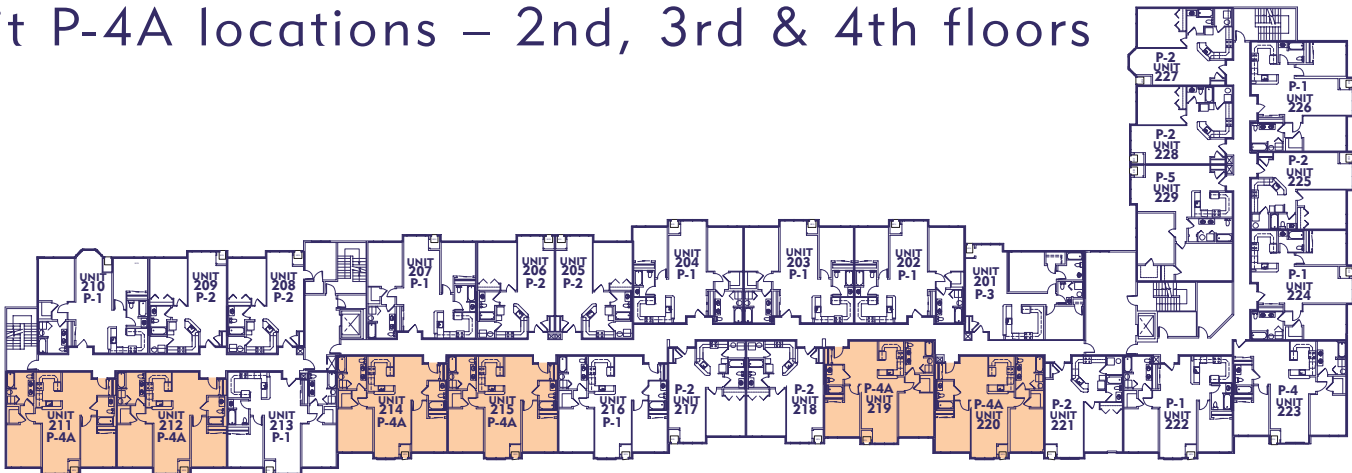

UNIT P-2A

Unit P-2A locations – 2nd, 3rd & 4th floors

M

P

One Bedroom - One Den - Two Bath
Approximately 1075 sq. ft. (99.87 sq. meters)

UNIT P-3

Unit P-3 locations – 2nd, 3rd & 4th floors

Unit P-3 locations – 1st floor

Two Bedroom - Two Bath
 Approximately 1115 sq. ft. (103.59 sq. meters)

UNIT P-4

Unit P-4 locations – 2nd, 3rd & 4th floors

Note: Unit 323 not available.

Unit P-4 locations – 1st floor

M

P

Two Bedroom - Two Bath

Approximately 1056 sq. ft. (98.11 sq. meters)

UNIT P-4A

Unit P-4A locations – 2nd, 3rd & 4th floors

One Bedroom - One Den - One Bath
 Approximately 1127 sq. ft. (104.70 sq. meters)

UNIT P-5

Unit P-5 locations – 2nd, 3rd & 4th floors

Unit P-5 locations – 1st floor